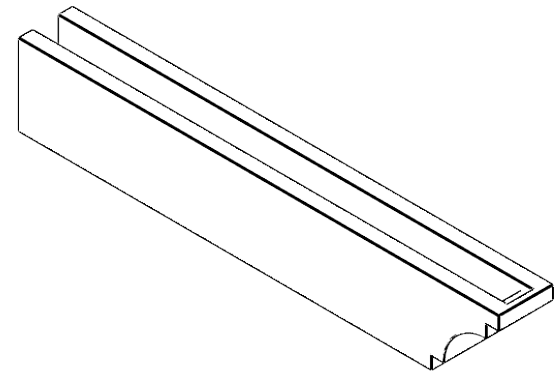

ITEM NUMBER: RFTURO040X06000X36000X006MED00RCPR

4"W X 6"H X 36"L TIMBERTHANE ROUGH CEDAR MEDITERRANEAN FAUX WOOD OPEN RAFTER TAIL, 6"L END, PRIMED TAN

SIDE PROFILE

FRONT PROFILE

ISOMETRIC

GENERATED DATE : 03/02/2023

EKENA MILLWORK
 2300 WEST MAIN ST.
 CLARKSVILLE, TX 75426
 TOLL FREE: 866-607-0453
 WWW.EKENAMILLWORK.COM

NOTES

1. INSTALLATION TO BE COMPLETED IN ACCORDANCE WITH MANUFACTURER'S SPECIFICATIONS.
2. DRAWING MAY NOT BE TO SCALE
3. THIS DRAWING IS INTENDED FOR DESIGN AND PLANNING PURPOSES ONLY.
4. ALL INFORMATION CONTAINED HEREIN WAS CURRENT AT THE TIME OF DEVELOPMENT BUT MUST BE REVIEWED AND APPROVED BY THE PRODUCT MANUFACTURER TO BE CONSIDERED ACCURATE.
5. TIMBERTHANE ARCHITECTURAL PRODUCTS ARE MADE FROM HIGH DENSITY URETHANE AND COME FACTORY PRIMED