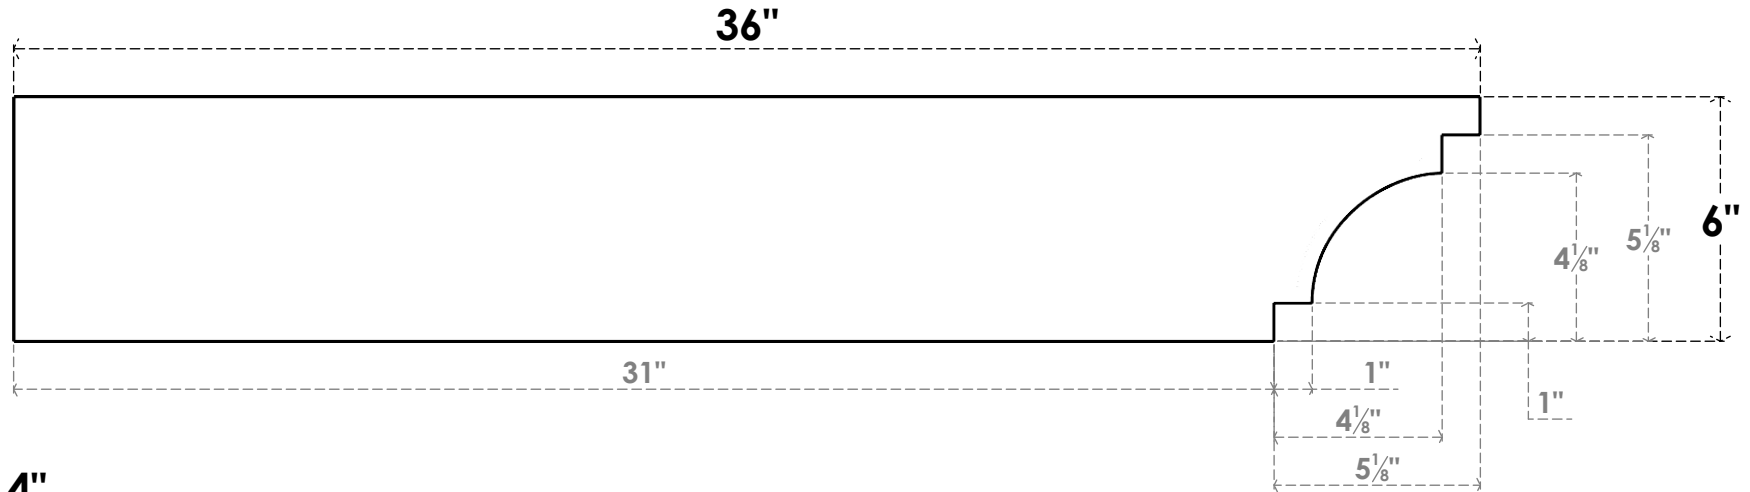

ITEM NUMBER: RFTURO040X06000X36000X006MED00RCPR

4"W X 6"H X 36"L TIMBERTHANE ROUGH CEDAR MEDITERRANEAN FAUX WOOD OPEN RAFTER TAIL, 6"L END, PRIMED TAN

SIDE PROFILE

FRONT PROFILE

ISOMETRIC

GENERATED DATE : 03/02/2023