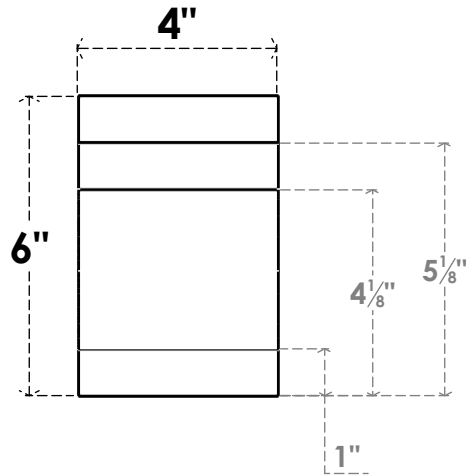

ITEM NUMBER: RFTURO040X06000X36000X006MED00RCPR

4"W X 6"H X 36"L TIMBERTHANE ROUGH CEDAR MEDITERRANEAN FAUX WOOD OPEN RAFTER TAIL, 6"L END, PRIMED TAN

SIDE PROFILE

FRONT PROFILE

ISOMETRIC

GENERATED DATE : 03/02/2023